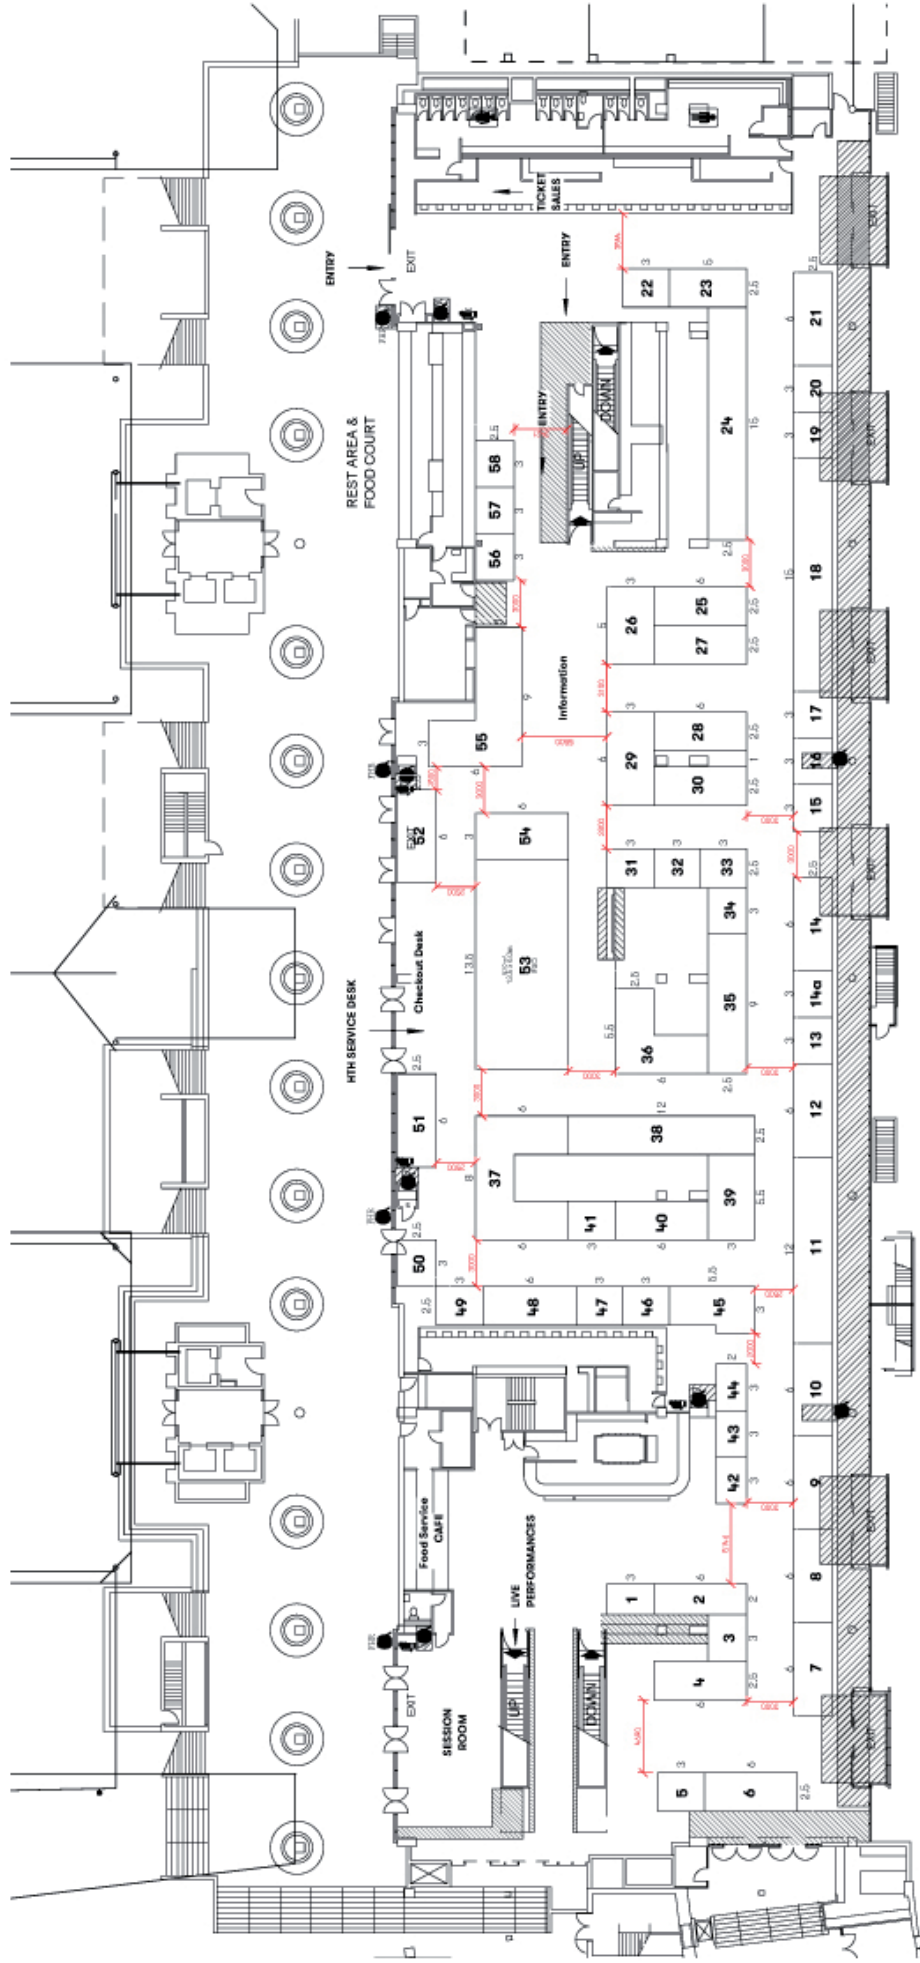

# MELBOURNE GUITAR SHOW 2019 FLOOR PLAN - GROUND FLOOR

# MELBOURNE GUITAR SHOW 2019 FLOOR PLAN - LEVEL ONE

first floor