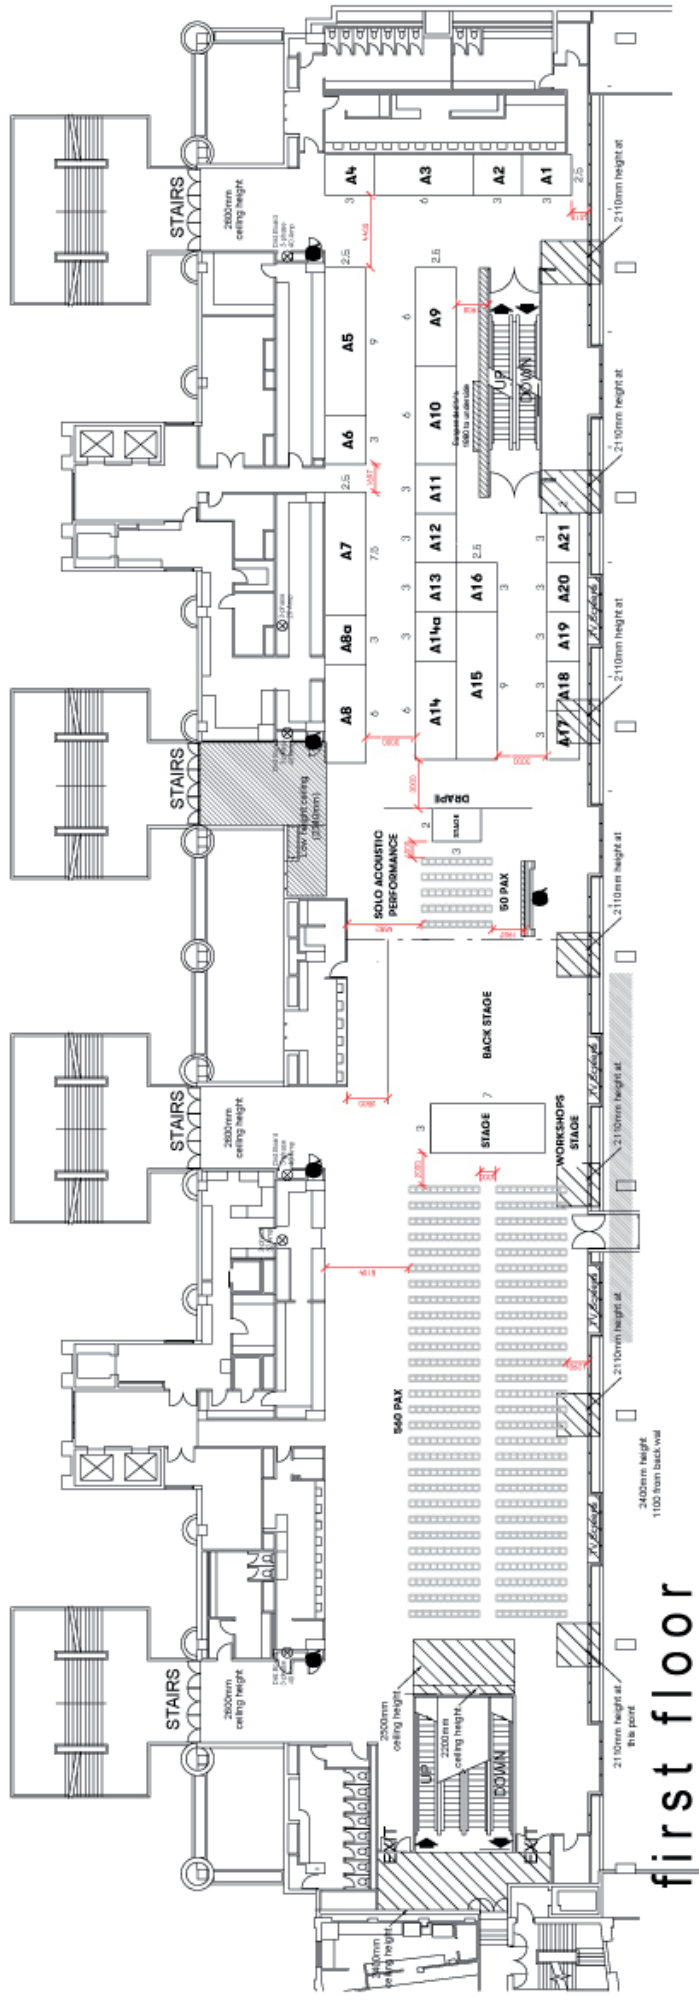

# MELBOURNE GUITAR SHOW 2019 FLOOR PLAN - GROUND FLOOR

# MELBOURNE GUITAR SHOW 2019 FLOOR PLAN - LEVEL ONE

first floor